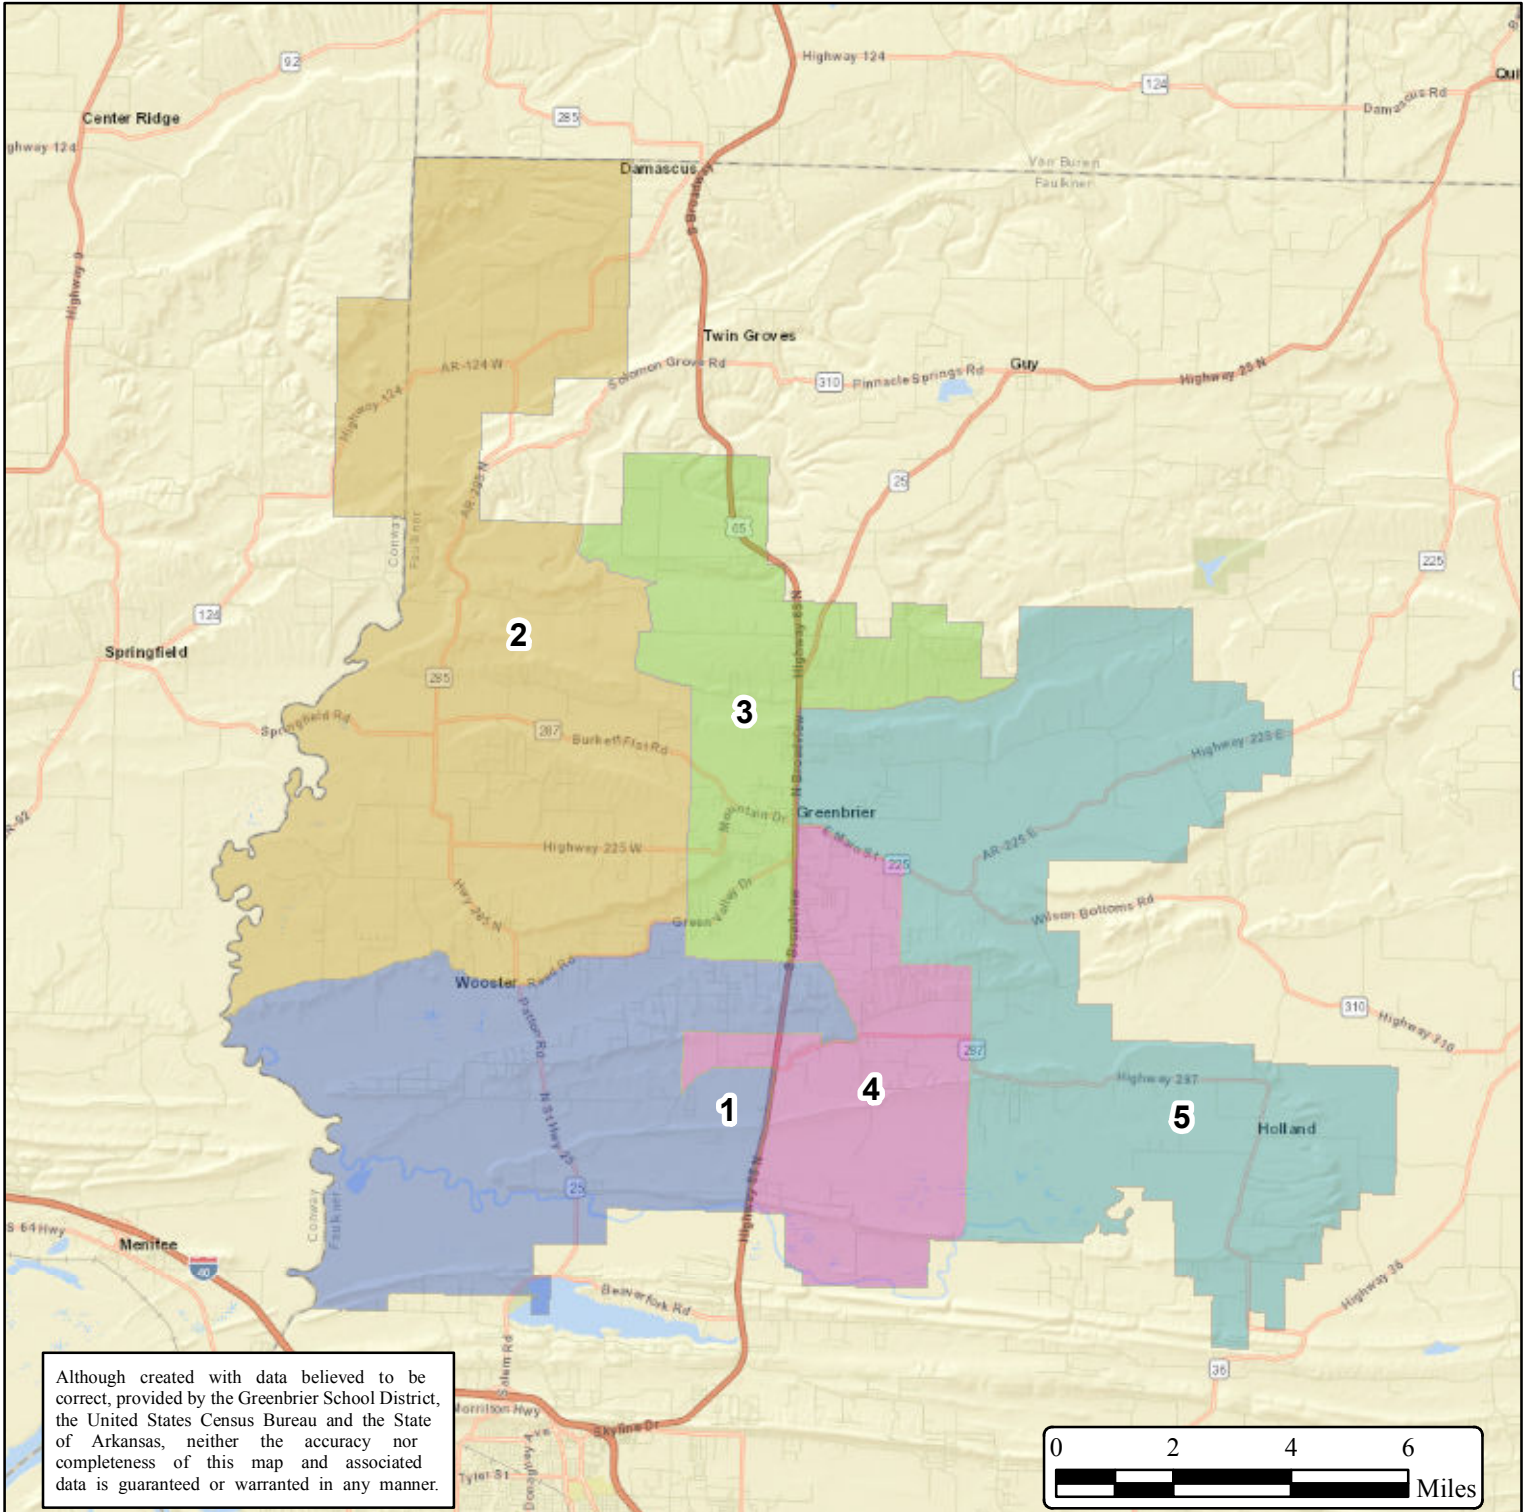

Greenbrier School District

School Board Zones Overview - Option 4

Map Created: December 10, 2021

Although created with data believed to be correct, provided by the Greenbrier School District, the United States Census Bureau and the State of Arkansas, neither the accuracy nor completeness of this map and associated data is guaranteed or warranted in any manner.

Population Statistics

Zone	Population	% Deviation	%White	%Black	%Hispanic	%Aminidian	%Asian	%Hawaiian	%Other	% 2+ Races	18 +	18+ % Deviation
1	3419	-3.19%	89.94%	1.43%	2.46%	0.32%	0.29%	0.09%	0.23%	5.24%	2474	-3.03%
2	3454	-2.20%	90.04%	1.59%	1.94%	0.52%	0.49%	0.06%	0.03%	5.33%	2517	-1.34%
3	3685	4.34%	89.55%	1.28%	2.82%	0.76%	0.41%	0.05%	0.27%	4.86%	2679	5.01%
4	3628	2.72%	88.97%	0.83%	3.86%	0.36%	0.39%	0.03%	0.06%	5.51%	2655	4.07%
5	3473	-1.66%	87.88%	1.35%	3.46%	0.63%	0.32%	0.06%	0.09%	6.22%	2431	-4.71%